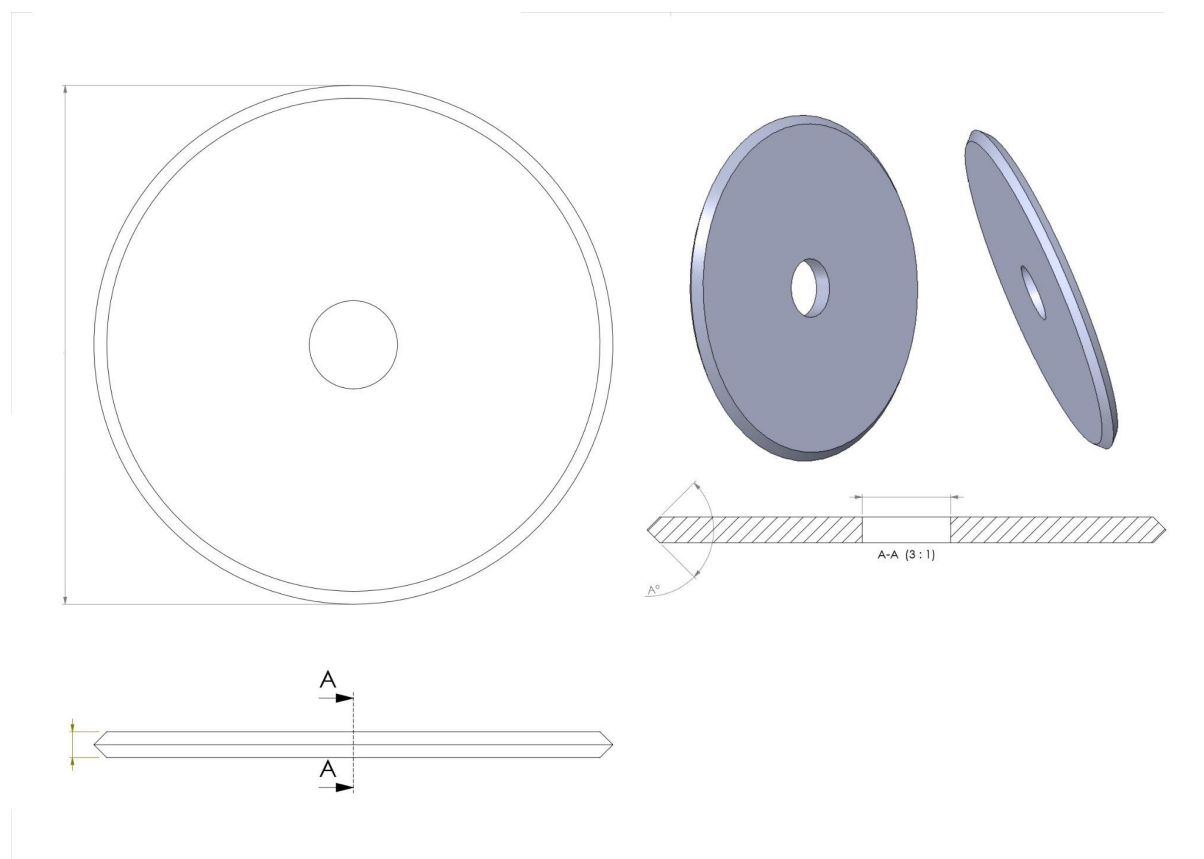

# rotelle Ø60

D-R06001030 - profilo standard		
D-RO60010R110	60,0 x 10,0 x 3,0 mm	110°
D-RO60010R121	60,0 x 10,0 x 3,0 mm	121°
D-RO60010R135	60,0 x 10,0 x 3,0 mm	135°

### D-RO6001030 - profilo ribassato

D-RO60010RI110	60,0 x 10,0 x 3,0 mm	110°
D-RO60010RI121	60,0 x 10,0 x 3,0 mm	121°
D-RO60010RI135	60,0 x 10,0 x 3,0 mm	135°